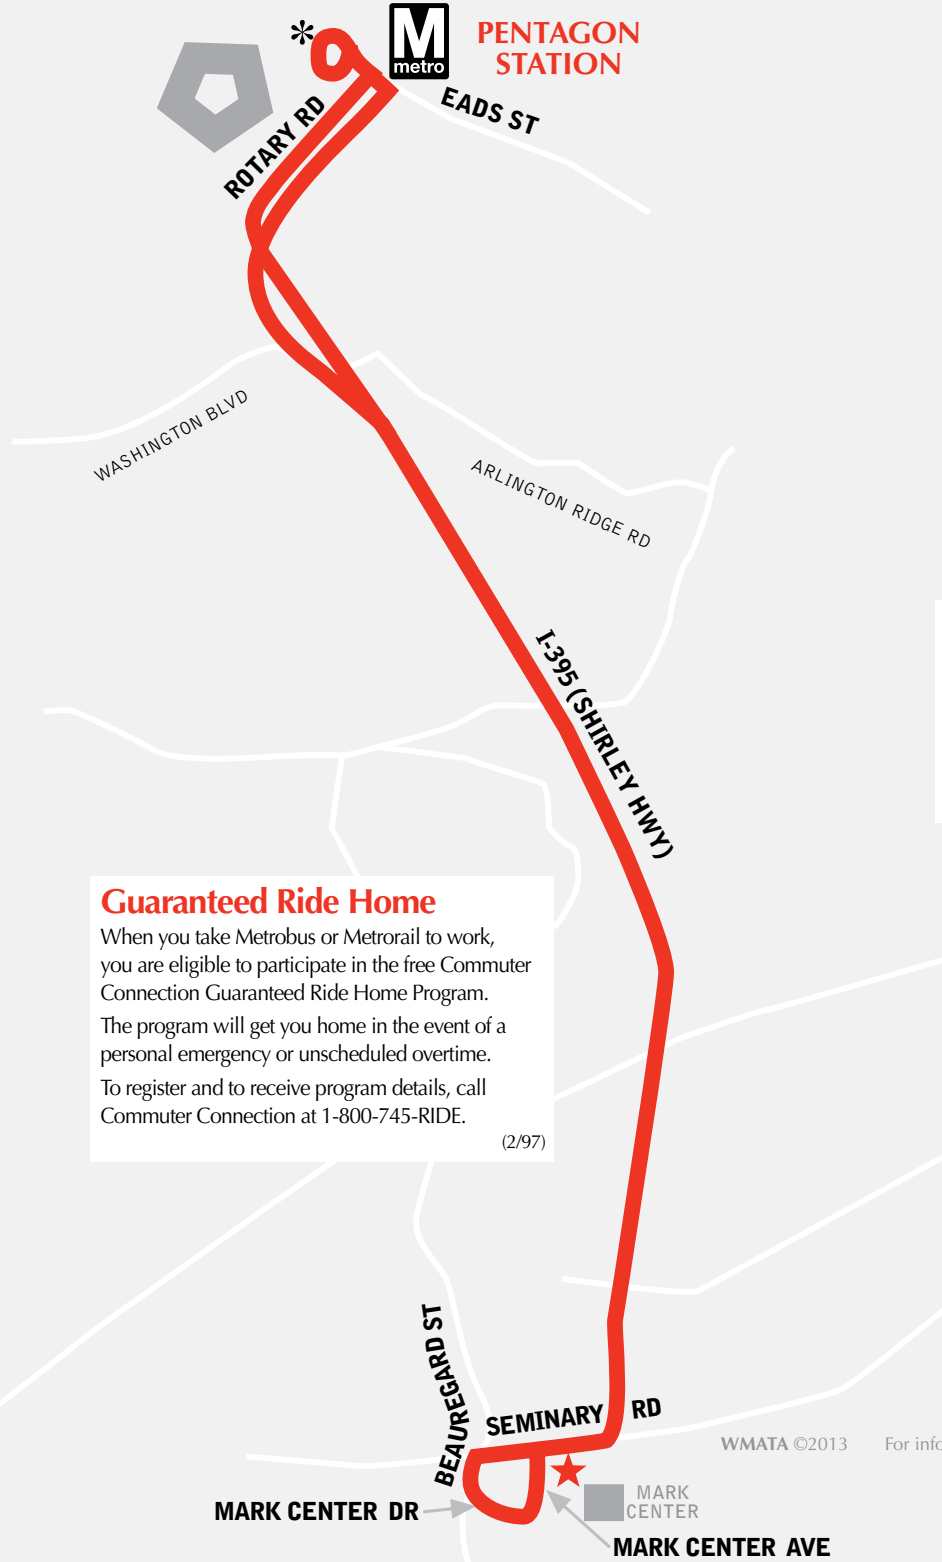

7M

Mark Center-Pentagon Line

For route and schedule information

Call 202-637-7000

www.wmata.com

Legend

- Metrorail Station
- Terminal Stands
- Pentagon Transit Center

Guaranteed Ride Home

When you take Metrobus or Metrorail to work, you are eligible to participate in the free Commuter Connection Guaranteed Ride Home Program.

The program will get you home in the event of a personal emergency or unscheduled overtime.

To register and to receive program details, call Commuter Connection at 1-800-745-RIDE.

(2/97)

WMATA ©2013

For information regarding this map contact <R•A•D•S>.